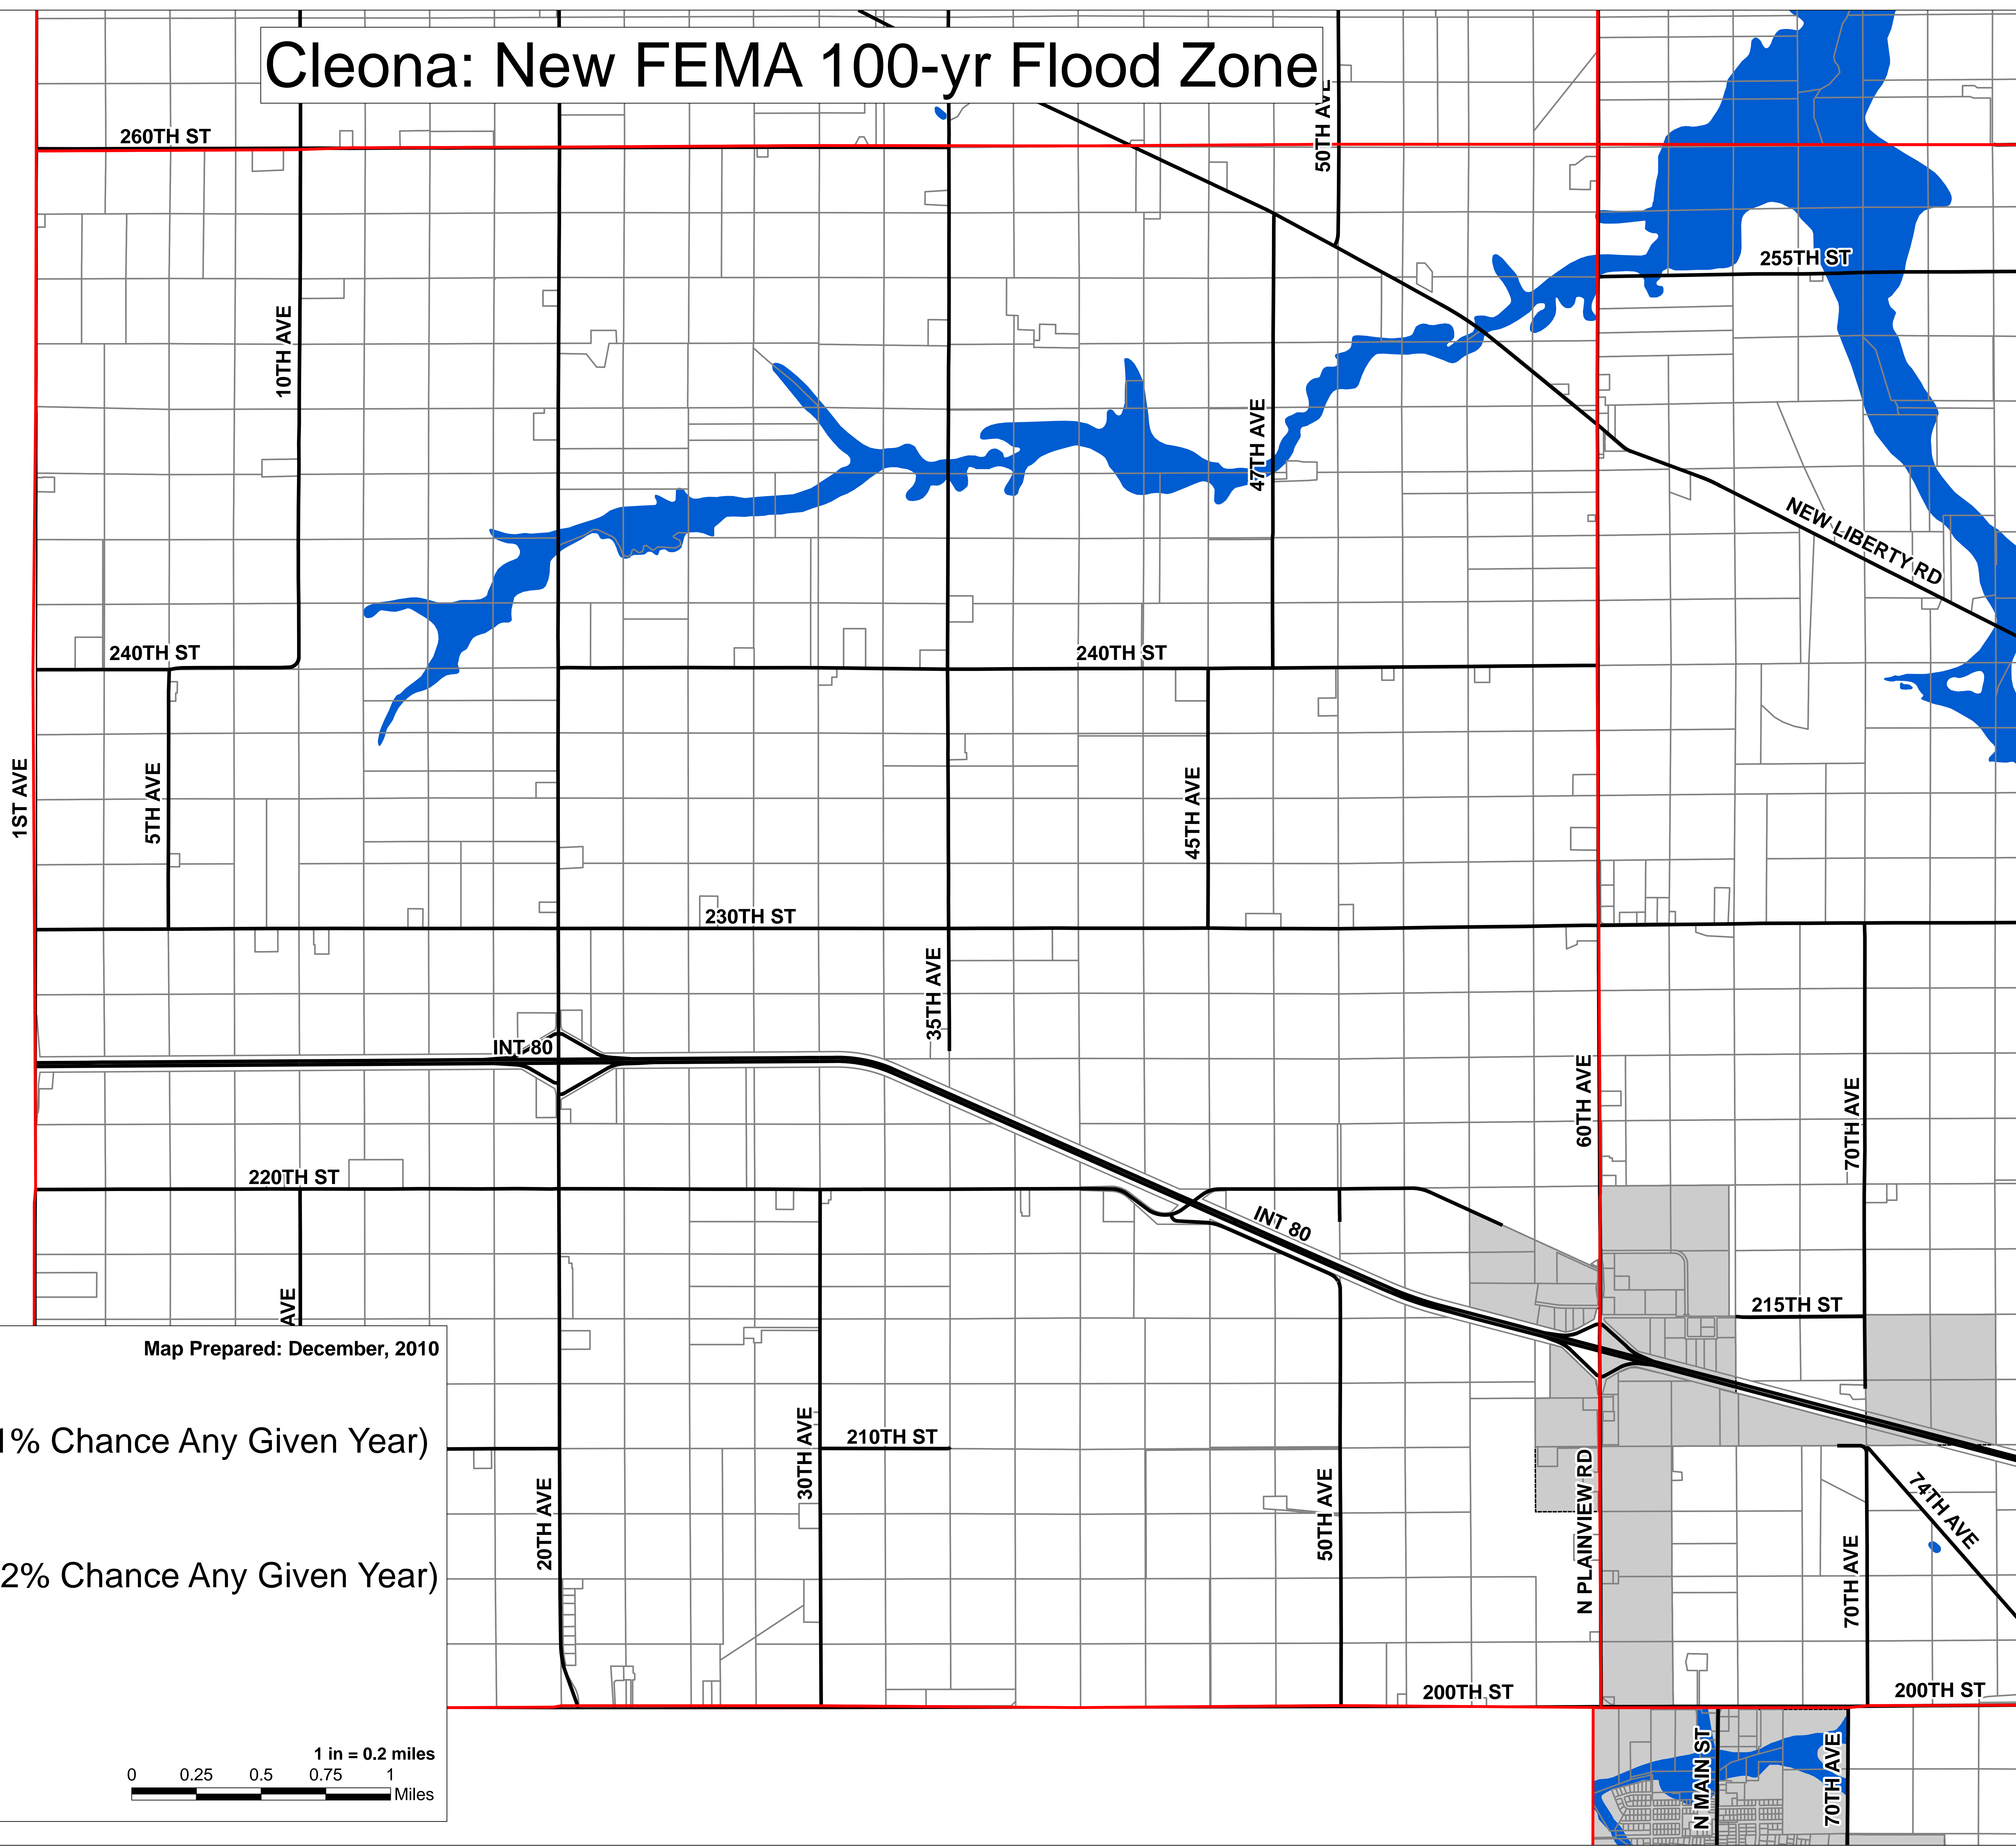

Cleona: New FEMA 100-yr Flood Zone

Legend

New FEMA Zones

- 100-Year Floodzone (1% Chance Any Given Year)
- Area Not Included
- Protected by Levee
- 500-Year Floodzone (.2% Chance Any Given Year)
- City Limits
- Major Rivers
- Parcels
- Political Townships
- Roads

Map Prepared: December, 2010